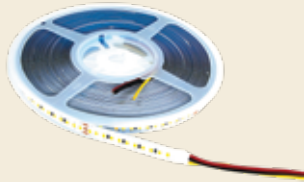

*Body colour :- White & Black

MADE IN BHARAT

PROFILE Light

Code	Dimension (mm)	Cut-out (mm)	Mounting	Beam Angle (°)	IP rating
PR1707	23 X 7	17	Recessed	120	20
PS1707	17 X 7	-	surface	120	20

STRIP Light

Code	Voltage (v)	Colour	Length (mtr)	LED/mtr	IP rating
SLE122835240/W	DC 12/24	White	5	240	20
SLE122835240/WW	DC 12/24	Warm White	5	240	20